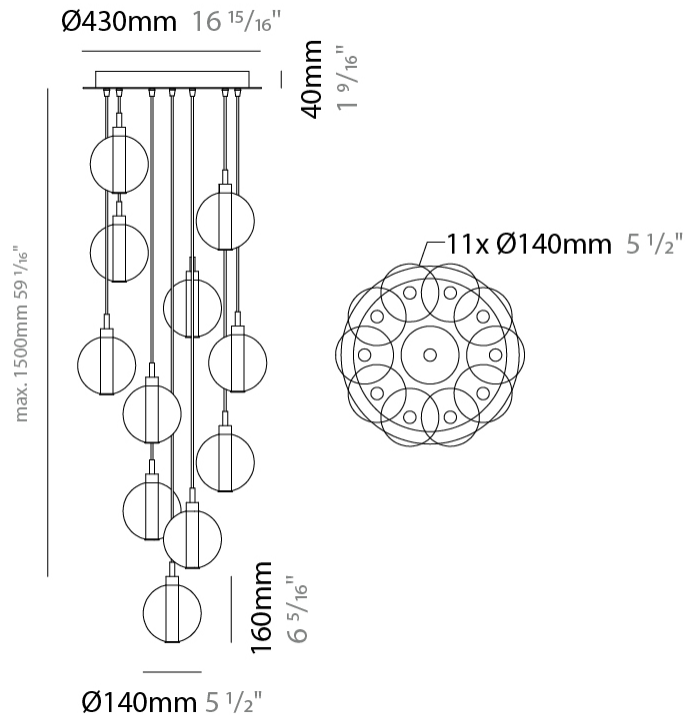

PROJECT	
TYPE	
SPECIFIER	
QUANTITY	
DATE	

OSCURA - 11 LIGHT MULTIPLE SUSPENSION

D141145-

base number   Finish
Options

1. To build a product code in our configurator select the specify button on the base model # product page
2. To build a manual product code on this datasheet choose from the options listed below in blue font and add the suffix to the base model #

GENERAL

Series: Oscura
Subseries: Oscura - 11 Light Multiple
Brand: Cangini & Tucci
Division: Design
Mounting Type: Suspension
Mounting Location: Ceiling
Subcategory: Pendant

PHYSICAL

Shape: Round
Diameter (mm): 460
Diameter (in): 18 7/8
Height (mm): 160
Height (in): 5 7/8
Max. Overall Height (mm): 1660
Max. Overall Height (in): 64 15/16
Light Distribution: Omnidirectional
Weight (kg): 6.3
Weight (lbs): 13.9
Fixture Finish: AMB / BLK / BRZ / GLD / GRN / PNK / RGD / RUB / SKB /
SMK / STE / TOB / TRA
Holder Finish: PSS
Fixture Material: Glass / Metal
Cable Details: 1500mm cable

ELECTRICAL

Number of Lamps: 11
Lamp Type: LED Retrofit
Bulb Included: Bulb Not Included
Total Output Wattage (W): 44
Max. Wattage Per Lamp (W): 4
Lamp Base: G9
Input Voltage (V): 120

LED

OPTICAL

RATINGS AND CERTIFICATIONS

Certified By: Certified for North American Standards
IP rating: IP20