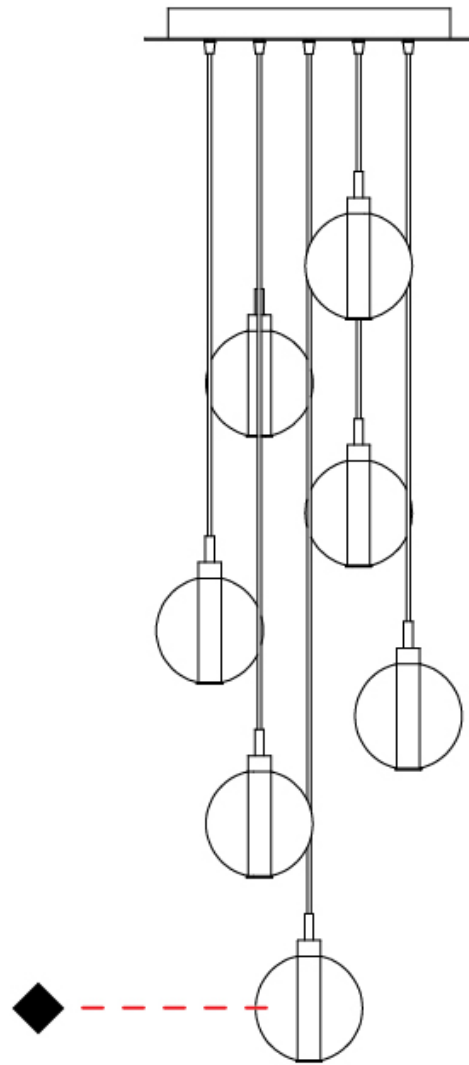

GENERAL

Series: Oscura
Subseries: Oscura - 7 Light Multiple
Brand: Cangini & Tucci
Division: Design
Mounting Type: Suspension
Mounting Location: Ceiling
Subcategory: Pendant

PHYSICAL

Shape: Round
Diameter (mm): 460
Diameter (in): 18 7/8
Height (mm): 160
Height (in): 5 7/8
Max. Overall Height (mm): 1660
Max. Overall Height (in): 64 15/16
Light Distribution: Omnidirectional
Weight (kg): 4.9
Weight (lbs): 10.8
Fixture Finish: [AMB](#) / [BLK](#) / [BRZ](#) / [GLD](#) / [GRN](#) / [PNK](#) / [RGD](#) / [RUB](#) / [SKB](#) / [SMK](#) / [STE](#) / [TOB](#) / [TRA](#)
Holder Finish: PSS
Fixture Material: Glass / Metal
Cable Details: 1500mm cable

D

PROJECT	
TYPE	
SPECIFIER	
QUANTITY	
DATE	

OSCURA - 9 LIGHT MULTIPLE SUSPENSION

D141144-

base number Finish
Options

- To build a product code in our configurator select the specify button on the base model # product page
- To build a manual product code on this datasheet choose from the options listed below in blue font and add the suffix to the base model #

GENERAL

Series: Oscura
 Subseries: Oscura - 9 Light Multiple
 Brand: Cangini & Tucci
 Division: Design
 Mounting Type: Suspension
 Mounting Location: Ceiling
 Subcategory: Pendant

PHYSICAL

Shape: Round
 Diameter (mm): 460
 Diameter (in): 18 7/8
 Height (mm): 160
 Height (in): 6 5/16
 Max. Overall Height (mm): 1660
 Max. Overall Height (in): 64 15/16
 Light Distribution: Omnidirectional
 Weight (kg): 5.6
 Weight (lbs): 12.35
 Fixture Finish: [AMB](#) / [BLK](#) / [BRZ](#) / [GLD](#) / [GRN](#) / [PNK](#) / [RGD](#) / [RUB](#) / [SKB](#) / [SMK](#) / [STE](#) / [TOB](#) / [TRA](#)
 Holder Finish: PSS
 Fixture Material: Glass / Metal
 Cable Details: 1500mm cable