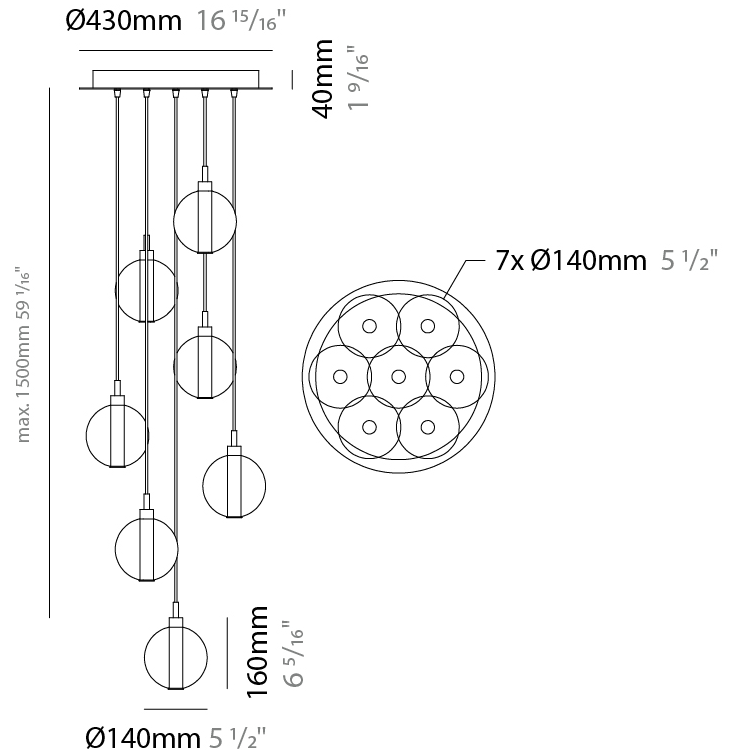

PROJECT	
TYPE	
SPECIFIER	
QUANTITY	
DATE	

OSCURA - 7 LIGHT MULTIPLE SUSPENSION

D141143-

base number   Finish
Options

1. To build a product code in our configurator select the specify button on the base model # product page
2. To build a manual product code on this datasheet choose from the options listed below in blue font and add the suffix to the base model #

GENERAL

Series: Oscura
Subseries: Oscura - 7 Light Multiple
Brand: Cangini & Tucci
Division: Design
Mounting Type: Suspension
Mounting Location: Ceiling
Subcategory: Pendant

PHYSICAL

Shape: Round
Diameter (mm): 460
Diameter (in): 18 7/8
Height (mm): 160
Height (in): 5 7/8
Max. Overall Height (mm): 1660
Max. Overall Height (in): 64 15/16
Light Distribution: Omnidirectional
Weight (kg): 4.9
Weight (lbs): 10.8
Fixture Finish: [AMB](#) / [BLK](#) / [BRZ](#) / [GLD](#) / [GRN](#) / [PNK](#) / [RGD](#) / [RUB](#) / [SKB](#) / [SMK](#) / [STE](#) / [TOB](#) / [TRA](#)
Holder Finish: PSS
Fixture Material: Glass / Metal
Cable Details: 1500mm cable

ELECTRICAL

Number of Lamps: 7
Lamp Type: LED Retrofit
Bulb Included: Bulb Not Included
Total Output Wattage (W): 28
Max. Wattage Per Lamp (W): 4
Lamp Base: G9
Input Voltage (V): 120

LED

OPTICAL

RATINGS AND CERTIFICATIONS

Certified By: Certified for North American Standards
IP rating: IP20